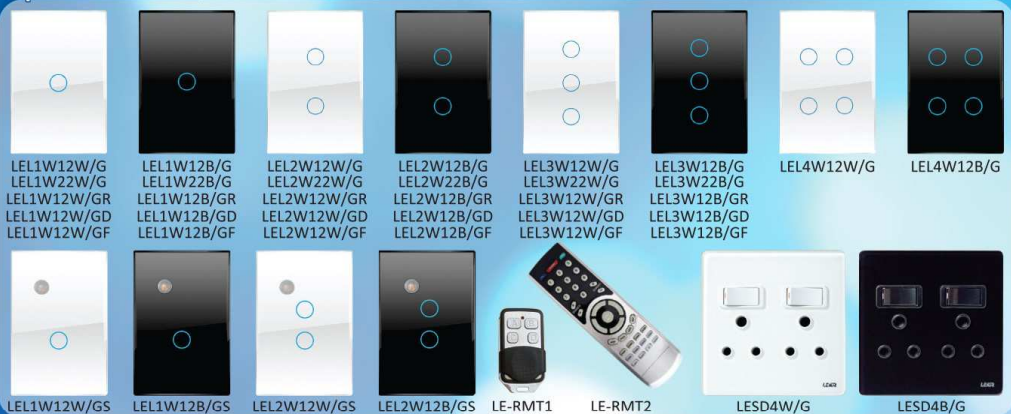

Lion PVC Series

Lion Metal Series

Alisa Diamond Series

Touch Diamond Series

G-F2000 Series

Quality is not an option, it is an obligation

Ally Series

Mini Rail

Din Rail

Accessories

Ready Boards

Distribution Boards Mini Rail

Distribution Boards Din Rail

Mccb